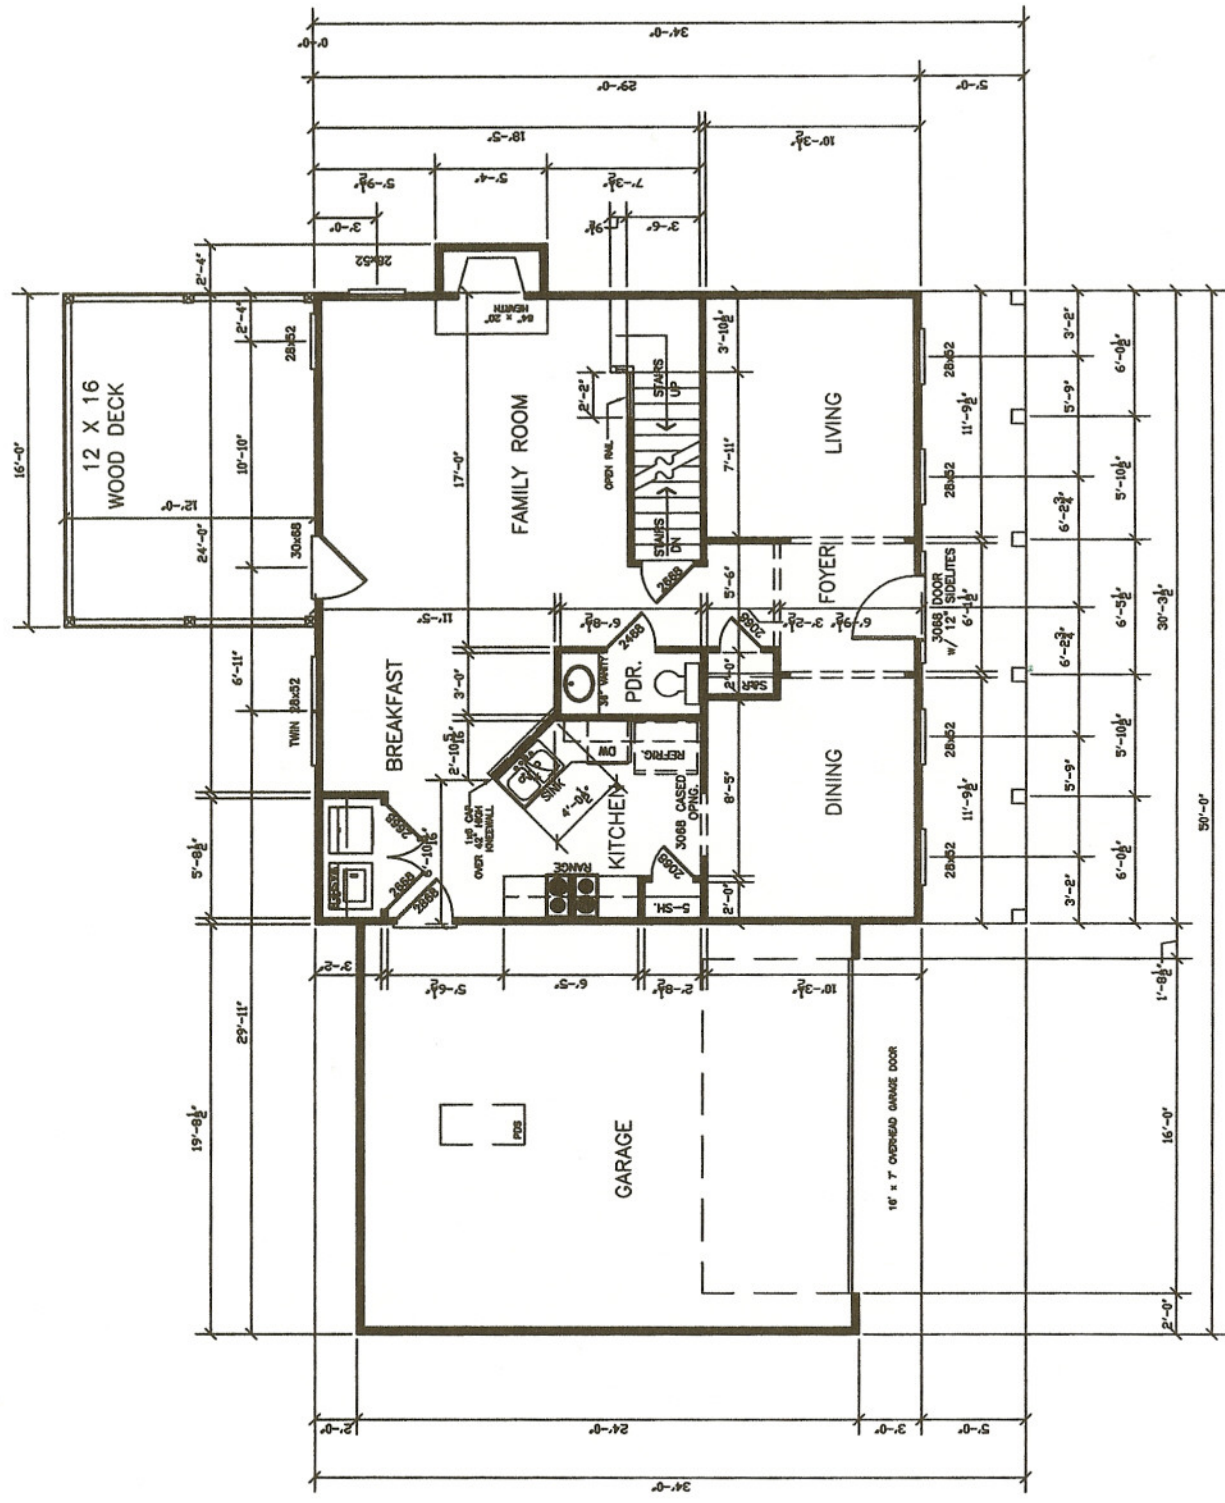

540-890-2970

www.virginiaridge.com

DESIGNED BY
FRANK BETZ ASSOCIATES, INC. 101
SMRNA, GEORGIA 30080
404/431-0888

1690SF

THE TATE - CHAPEL WOODS

DATE: 03/01/05
SHEET: A-1

FIRST FLOOR PLAN

THE TATE -
CHAPEL WOODS

1690SF

DESIGNED BY
FRANK BETZ ASSOCIATES, INC.
1800 LAKE PARK DRIVE/SUITE 101
SMYRNA, GEORGIA 30080
404/431-0888

ARGABRIGHT
CONTRACTORS, INC.
540-890-2970

SECOND FLOOR PLAN

BASEMENT FOUNDATION PLAN