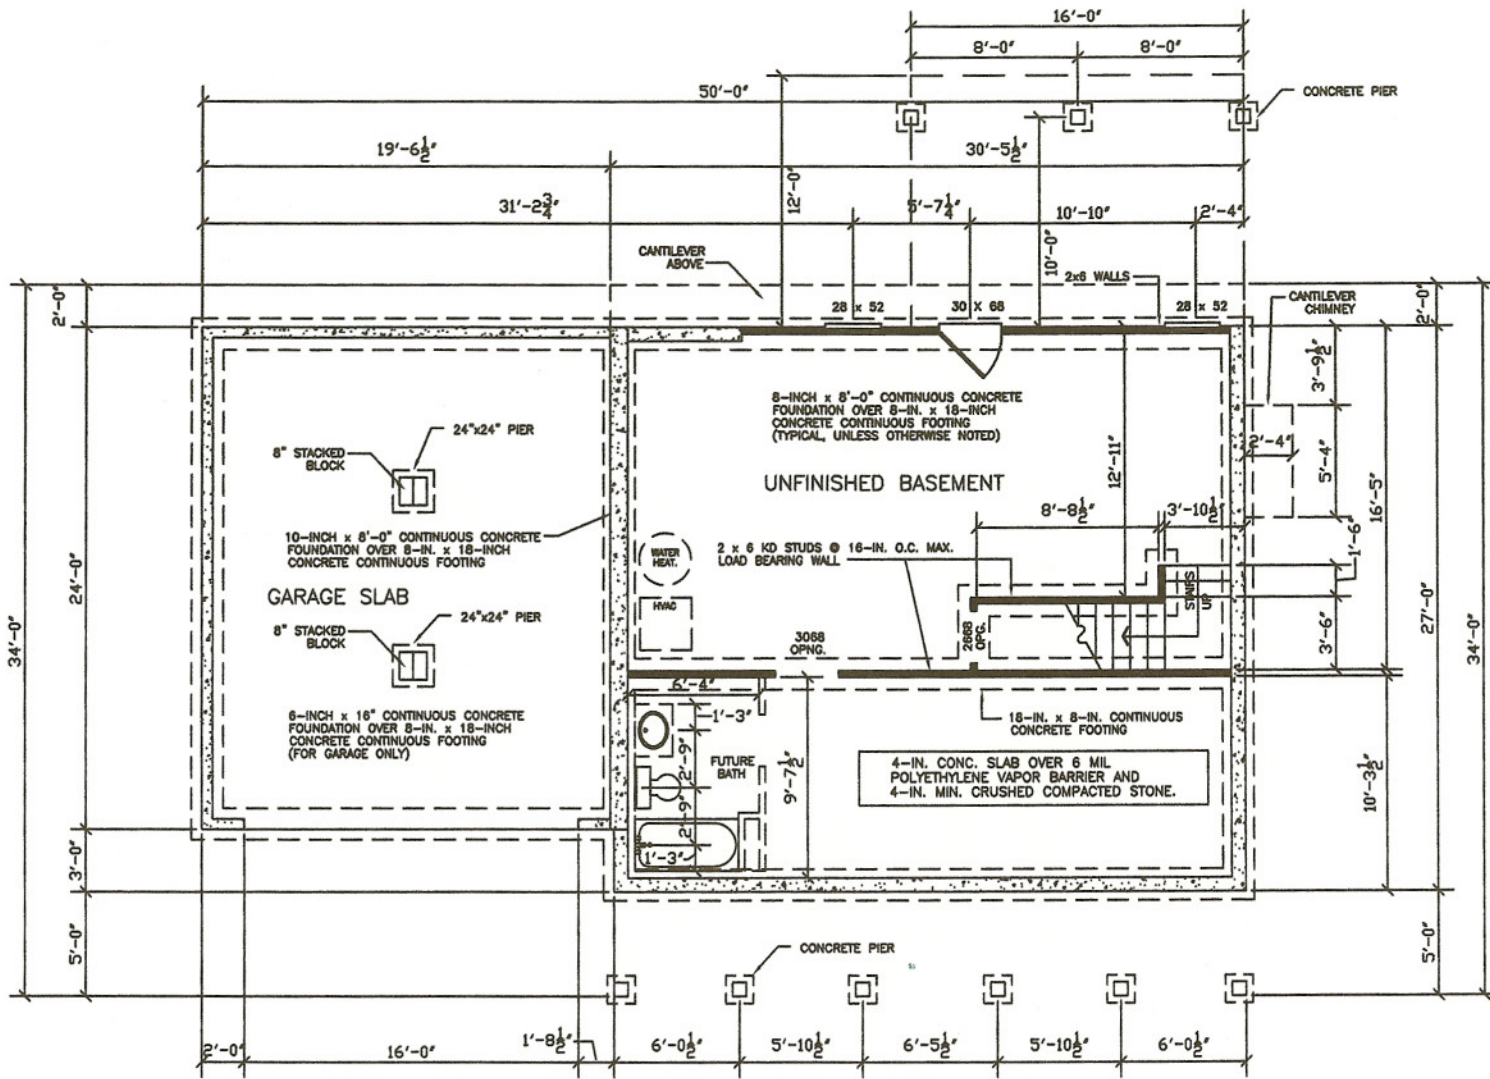

1690SF

DESIGNED BY
FRANK BETZ ASSOCIATES, INC.
1800 LAKE PARK DRIVE/SUITE 101
SMYRNA, GEORGIA 30080
404/431-0888

ARGABRIGHT
CONTRACTORS, INC.
540-890-2970

SECOND FLOOR PLAN

BASEMENT FOUNDATION PLAN