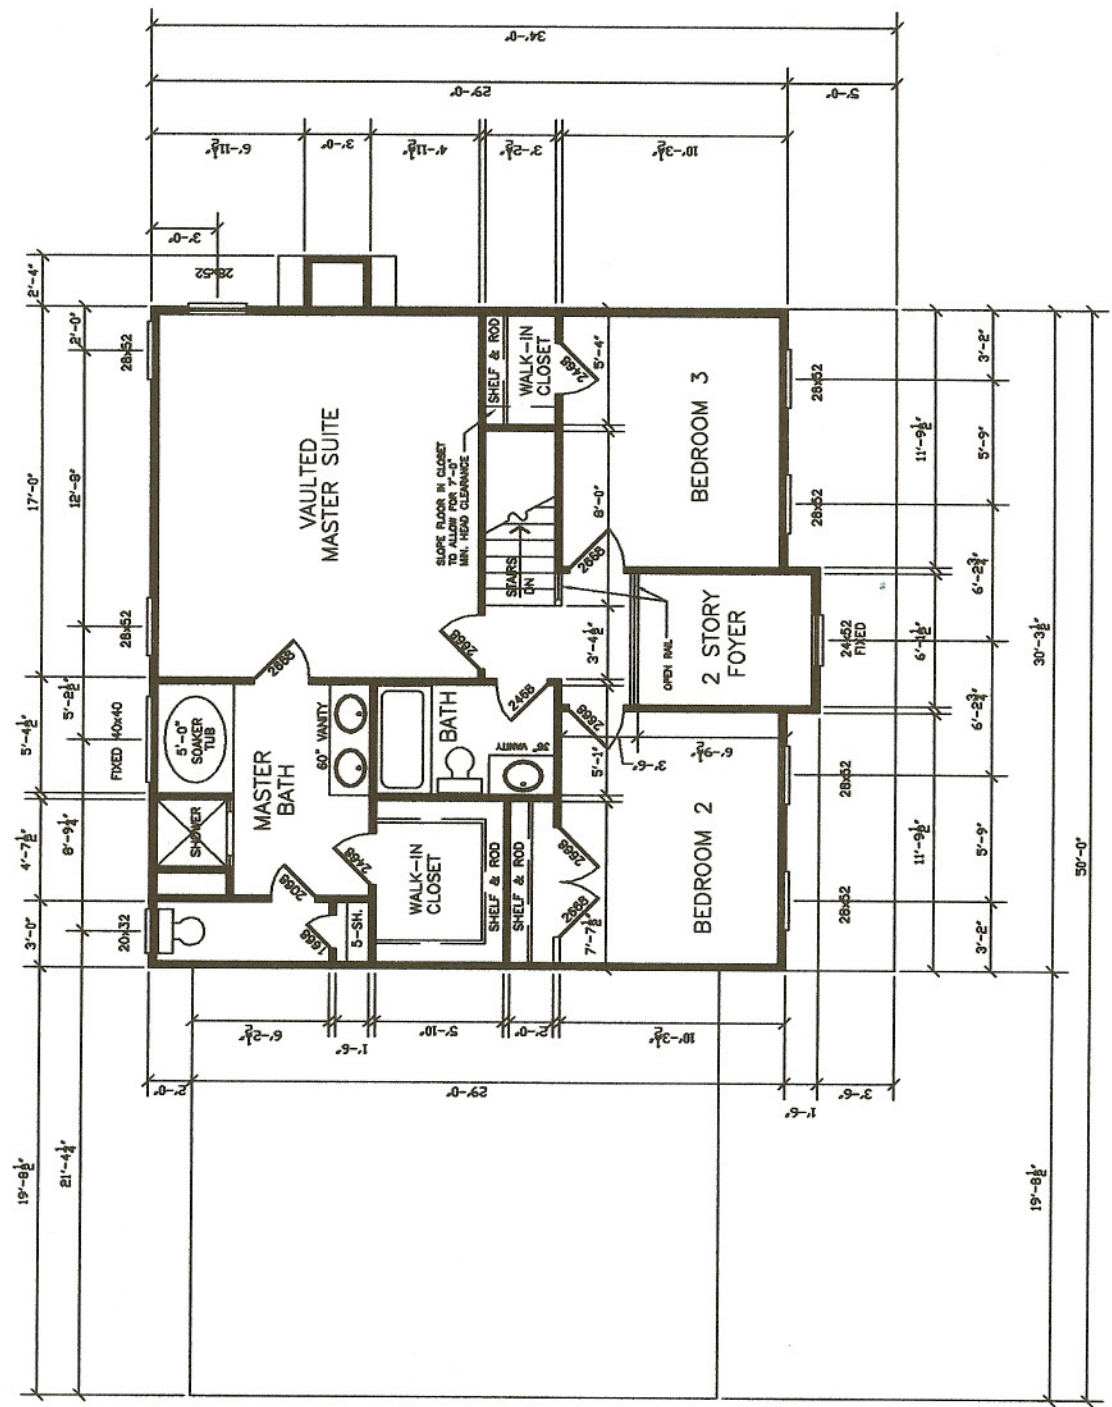

540-890-2970

www.virginiaridge.com

DESIGNED BY
FRANK BETZ ASSOCIATES, INC. 101
SMRNA, GEORGIA 30080
404/431-0888

1690SF

THE TATE - CHAPEL WOODS

DATE: 03/01/05
SHEET: A-1

FIRST FLOOR PLAN

THE TATE -
CHAPEL WOODS

1690SF

DESIGNED BY
FRANK BETZ ASSOCIATES, INC.
1800 LAKE PARK DRIVE/SUITE 101
SMYRNA, GEORGIA 30080
404/431-0888

ARGABRIGHT
CONTRACTORS, INC.
540-890-2970

SECOND FLOOR PLAN

BASEMENT FOUNDATION PLAN